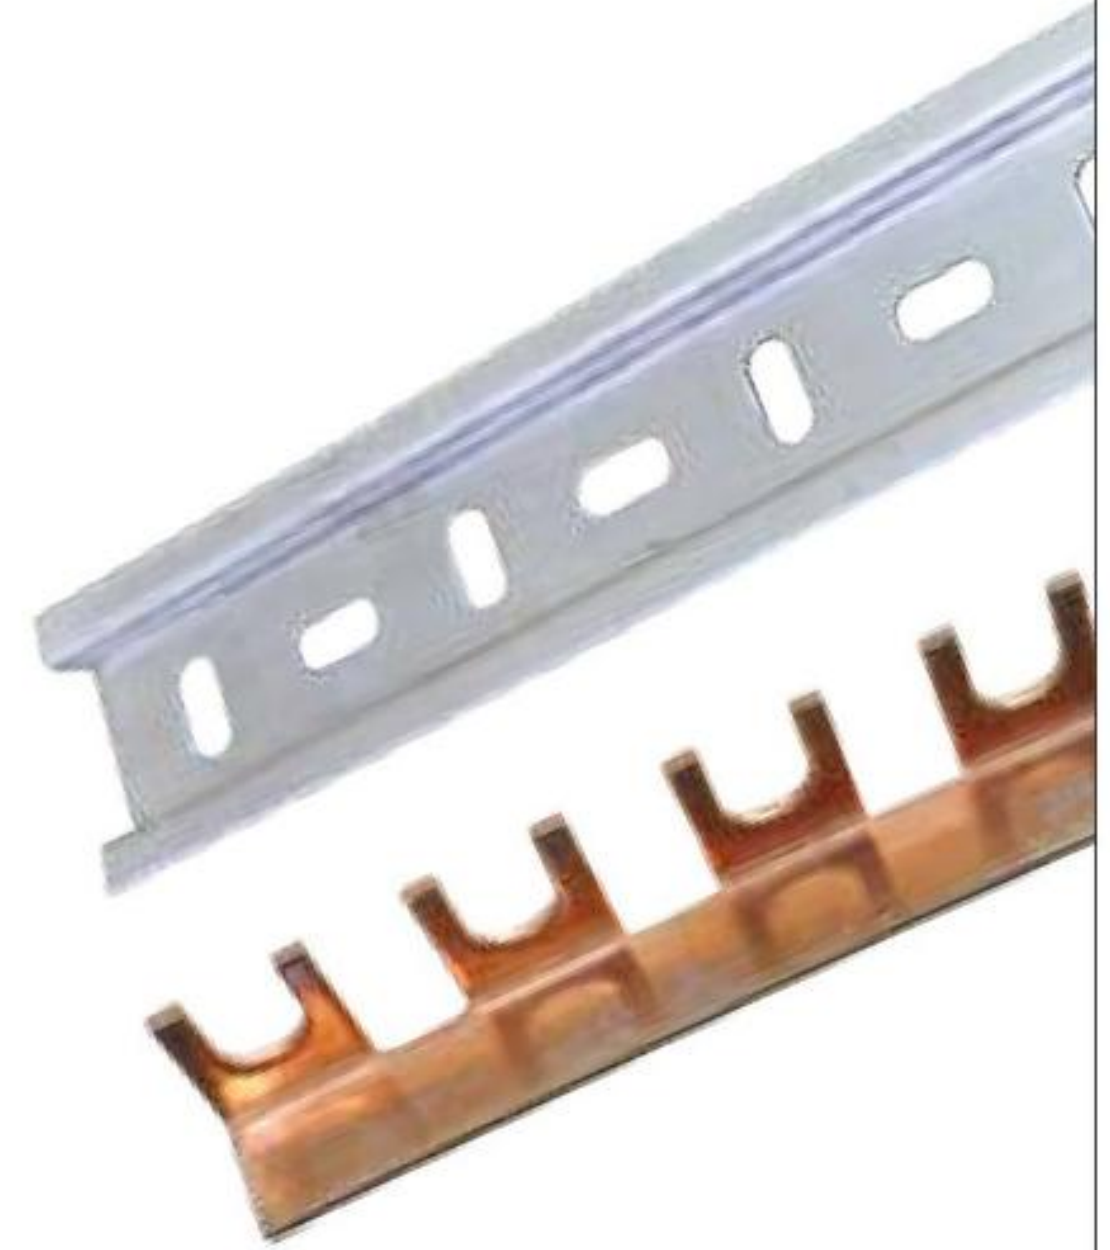

NEW Launch Items in this List :

Tekson Cables

- > Single Core 14/38 Hook up Wire - Bare Copper
- > CAT-6 Grey in 90 Mtr Coil
- > CAT-6 Outdoor 305M
- > CAT6 Shielded STP 305M
- > 4 Sqmm x 3 Core White Round

SitaSons Cables

- > CAT 6 Sitasons
- > RG-6 CCS & RG-6 Copper
- > 2 Pair & 4 Pair
- > 0.50 Sqmm x 2.5 Core White Round

- > Lead Wires (2Pin, 3Pin, Power, Press)

Other New Launches

- > Cable Tie
- > MCB GI Channel
- > MCB Copper Short Patti
- > PVC Tape
- > Tekson Transparent Pipe Range
- > MS Shutter for Exhaust Fans
- > ABS Shutter 6" for Chimney
- > 45 x 45 PVC Cable Duct
- > Fan Clamp 14 Gauge