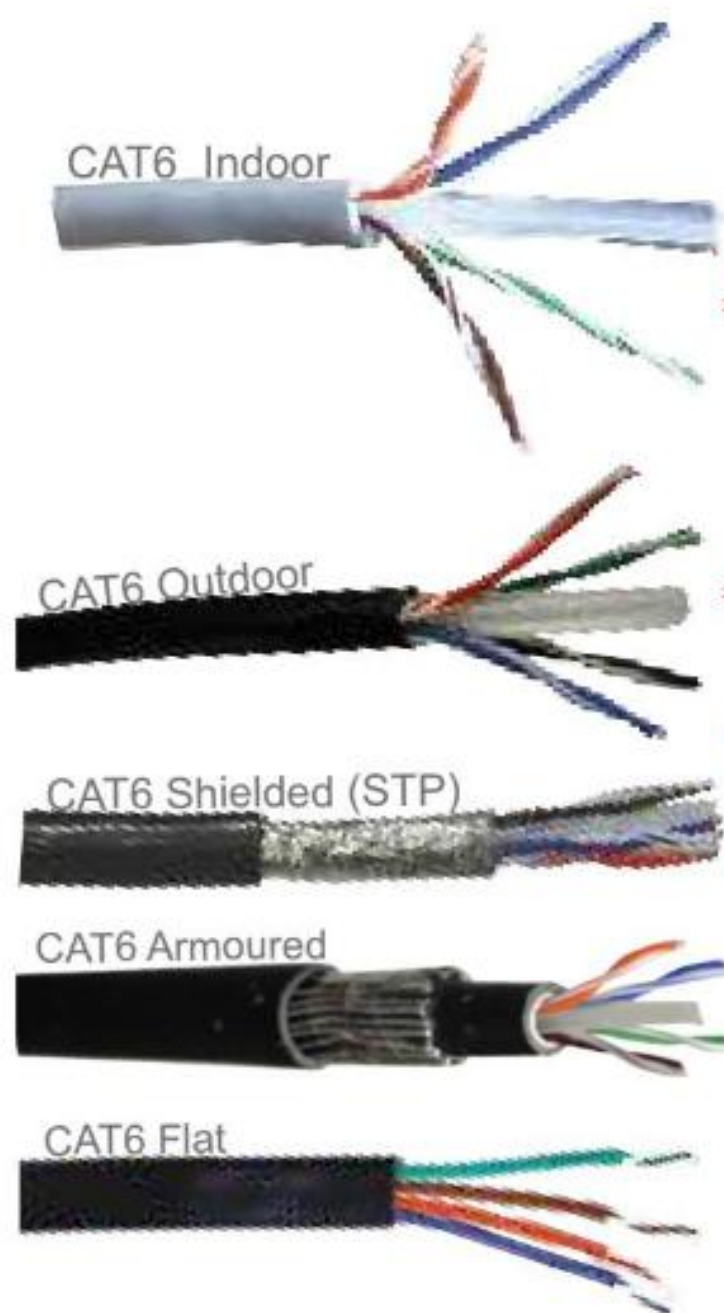

CAT 6 NETWORKING CABLES

Item	List	Length	Make	Color
CAT 6 Tekson 90 Mtr	3550	90 Mtr	Tekson	○
CAT 6 Tekson 305 Mtr	12000	305 Mtr	Tekson	○
CAT 6 SitaSons 305 Mtr	9500	305 Mtr	SitaSons	○
CAT 6 Outdoor Black	12250	305 Mtr	Tekson	●
CAT 6 STP (Shielded)	15000	305 Mtr	Tekson	●
CAT 6 Armoured	110	per mtr	Tekson	●
CAT 6 Flat (For Elevators)	100	per mtr	Tekson	○
CAT 5 Tekson	8800	305 Mtr	Tekson	○

8

COAXIAL CABLE (RG 6)